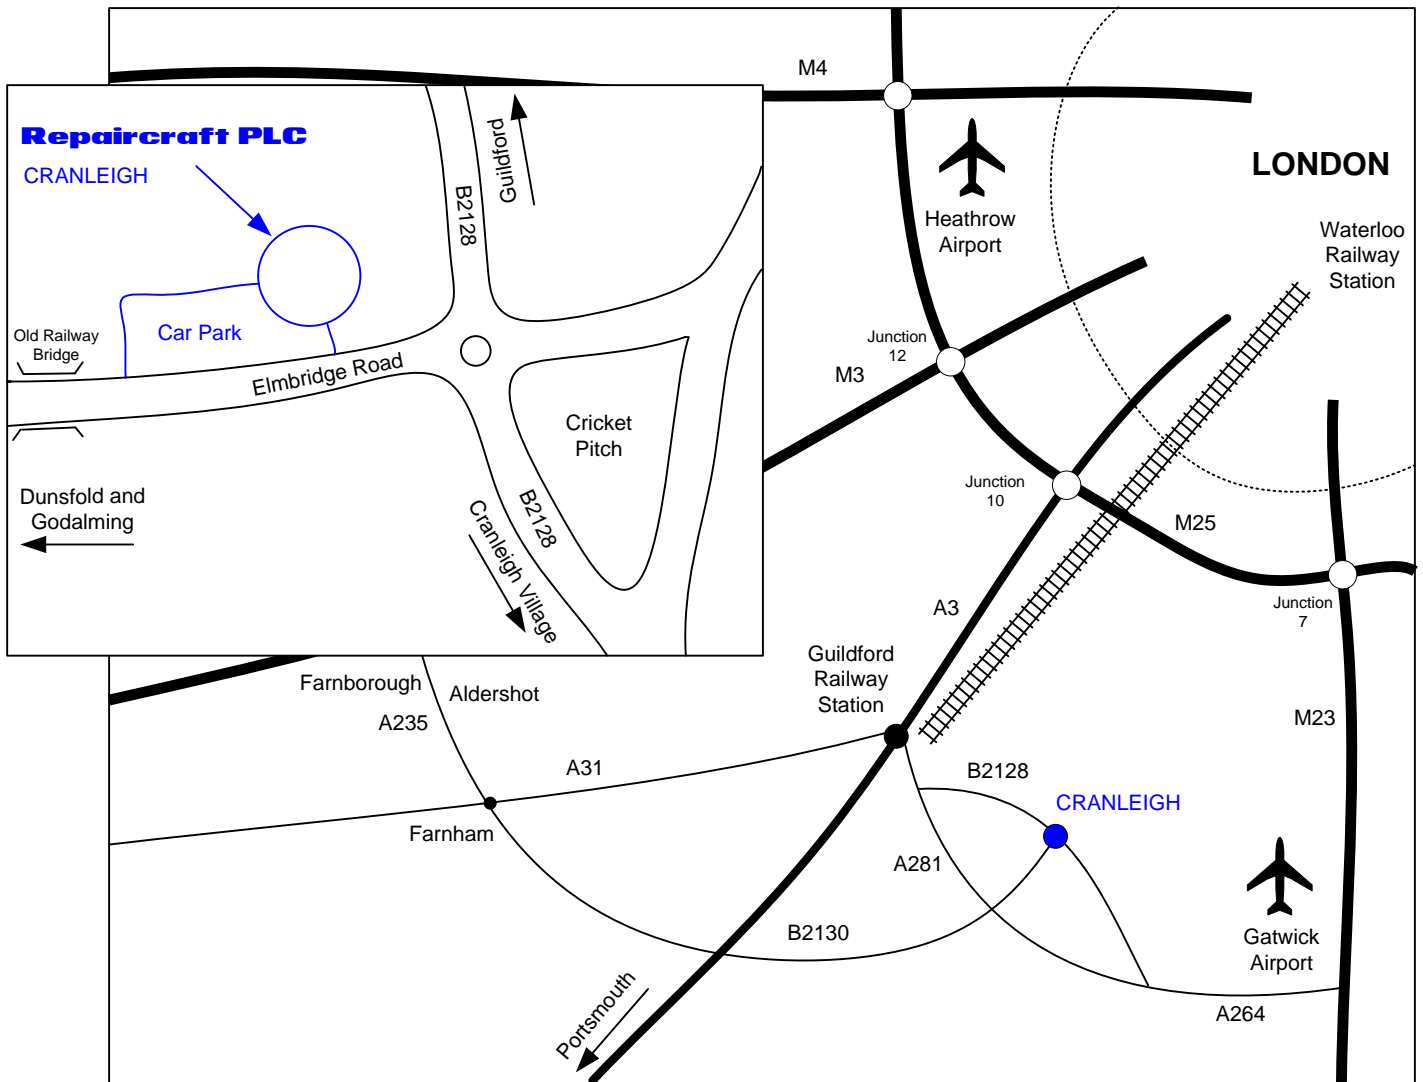

How to find us

Repaircraft PLC

The Common, Cranleigh, Surrey, GU6 8LU, United Kingdom

Tel: + 44 (0) 1483 273536

Fax: + 44 (0) 1483 278078

Web: www.repaircraft.com

E-mail: hq@repaircraft.co.uk

DEFENCE AND AEROSPACE PARTS AND SYSTEMS SUPPLY, OVERHAUL AND REPAIR